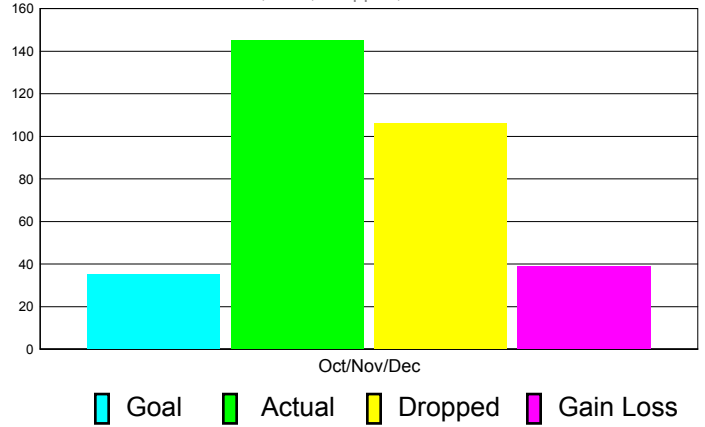

Membership Results 2011-2012

Goal, New, Dropped, Gain/Loss